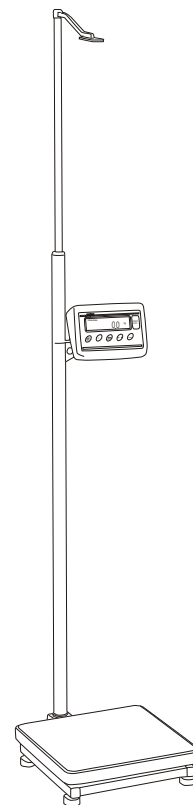

MRP Personal Scales

“The Affordable Alternative”

The MRP 200P personal scale is a fast, accurate scale for person weighing. The MRP 200H has the same features as the MRP 200P, but has a two metre height measuring pole in addition.

- Simple to use
- Platform has non-slip rubber surface
- Powered by internal batteries or external adapter (adapter supplied)
- Hold function to lock the display
- Auto off to maximise battery life
- Stability filters for person weighing
- Tare function

SPECIFICATIONS

Model	MRP 200P	MRP 200H
Maximum capacity	200kg	200kg
Minimum capacity	2kg	2kg
Readability	100g	100g
Resolution	100g	100g
Tare range	Full	Full
Repeatability	100g	100g
Linearity (±)	200g	200g
Units of measure	kg, lb	
Operating temperature	0°C - 40°C	
Power supply	6 alkaline batteries, AC adapter	
Calibration	Automatic External	
Display	LCD	
Pan size	250x300mm / 9.8x11.8"	
Overall dimensions (wxdxh)	320x400x1100mm / 12.6 x15.7x43.3"	
Note:	Height of MRP 200H is 2120mm / 83.5" due to height measuring pole	
Applications	Person Weighing	
Functions	Weighing	
Other features	Hold stability function, 2m height pole on MRP 200H	